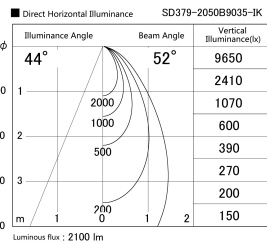

Item no. SD379-2050B9035-IK

Series Name: AMMA Lens type Cylinder Tracklight (In Track) (SD379-IK)

Installation	Track mount
Type	Lens type tracklight : In track type
Fixture wattage	21W
Beam angle	52deg
Color Temp.	3500K
CRI	Ra>90
Luminous	2098 lm
Body	Die-castaluminumalloy
Body finish	Black
Trim finish	Black
Reflector finish	N/A
IP Rate	IP20
Light source	COB module
Input Voltage	AC220~240V
Dimming Type	Non-Dimmable
Certificate	CE,CCC
Cut Hole	N/A