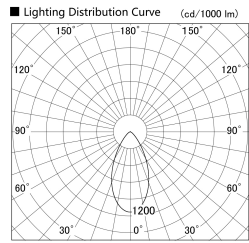

Item no. SD379-2050B9035-IK

Series Name: AMMA Lens type Cylinder Tracklight (In Track) (SD379-IK)

Installation	Track mount
Type	Lens type tracklight : In track type
Fixture wattage	21W
Beam angle	52deg
Color Temp.	3500K
CRI	Ra>90
Luminous	2098 lm
Body	Die-castaluminumalloy
Body finish	Black
Trim finish	Black
Reflector finish	N/A
IP Rate	IP20
Light source	COB module
Input Voltage	AC220~240V
Dimming Type	Non-Dimmable
Certificate	CE,CCC
Cut Hole	N/A