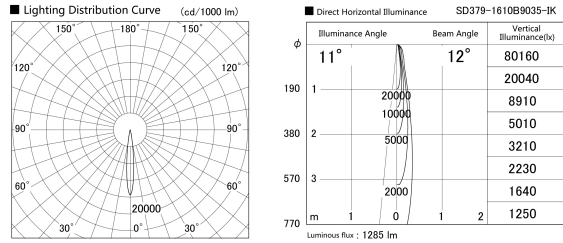

Item no. SD379-1610B9035-IK

Series Name: AMMA Lens type Cylinder Tracklight (In Track) (SD379-IK)

Installation	Track mount
Type	Lens type tracklight : In track type
Fixture wattage	14W
Beam angle	12deg
Color Temp.	3500K
CRI	Ra>90
Luminous	1285 lm
Body	Die-castaluminumalloy
Body finish	Black
Trim finish	Black
Reflector finish	N/A
IP Rate	IP20
Light source	COB module
Input Voltage	AC220~240V
Dimming Type	Non-Dimmable
Certificate	CE,CCC
Cut Hole	N/A