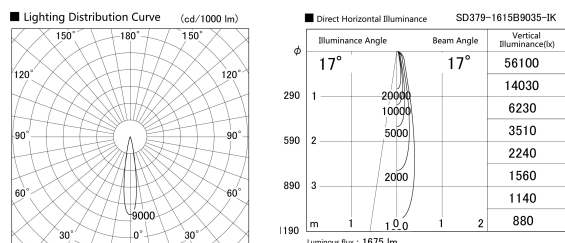

Item no. SD379-1615B9035-IK

Series Name: AMMA Lens type Cylinder Tracklight (In Track) (SD379-IK)

Installation	Track mount
Type	Lens type tracklight : In track type
Fixture wattage	14W
Beam angle	17deg
Color Temp.	3500K
CRI	Ra>90
Luminous	1673 lm
Body	Die-castaluminumalloy
Body finish	Black
Trim finish	Black
Reflector finish	N/A
IP Rate	IP20
Light source	COB module
Input Voltage	AC220~240V
Dimming Type	Non-Dimmable
Certificate	CE,CCC
Cut Hole	N/A