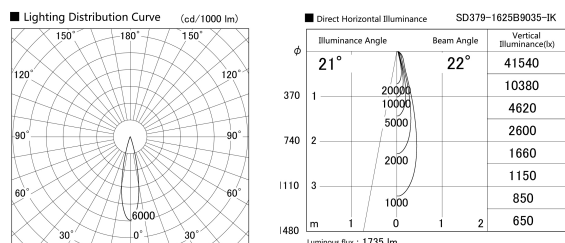

Item no. SD379-1625B9035-IK

Series Name: AMMA Lens type Cylinder Tracklight (In Track) (SD379-IK)

Installation	Track mount
Type	Lens type tracklight : In track type
Fixture wattage	14W
Beam angle	22deg
Color Temp.	3500K
CRI	Ra>90
Luminous	1737 lm
Body	Die-castaluminumalloy
Body finish	Black
Trim finish	Black
Reflector finish	N/A
IP Rate	IP20
Light source	COB module
Input Voltage	AC220~240V
Dimming Type	Non-Dimmable
Certificate	CE,CCC
Cut Hole	N/A