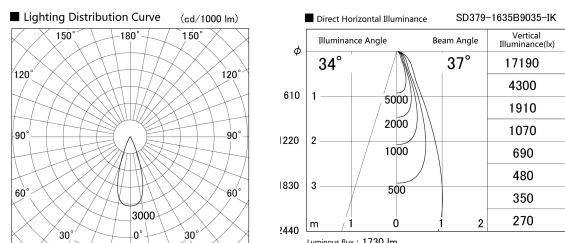

Item no. SD379-1635B9035-IK

Series Name: AMMA Lens type Cylinder Tracklight (In Track) (SD379-IK)

Installation	Track mount
Type	Lens type tracklight : In track type
Fixture wattage	14W
Beam angle	37deg
Color Temp.	3500K
CRI	Ra>90
Luminous	1729 lm
Body	Die-castaluminumalloy
Body finish	Black
Trim finish	Black
Reflector finish	N/A
IP Rate	IP20
Light source	COB module
Input Voltage	AC220~240V
Dimming Type	Non-Dimmable
Certificate	CE,CCC
Cut Hole	N/A