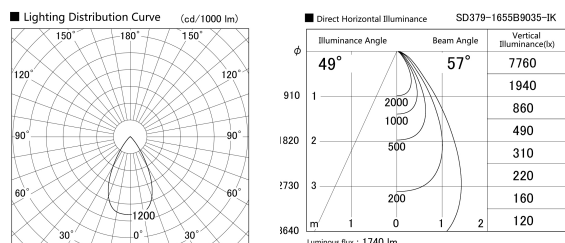

Item no. SD379-1655B9035-IK

Series Name: AMMA Lens type Cylinder Tracklight (In Track) (SD379-IK)

Installation	Track mount
Type	Lens type tracklight : In track type
Fixture wattage	14W
Beam angle	57deg
Color Temp.	3500K
CRI	Ra>90
Luminous	1740 lm
Body	Die-castaluminumalloy
Body finish	Black
Trim finish	Black
Reflector finish	N/A
IP Rate	IP20
Light source	COB module
Input Voltage	AC220~240V
Dimming Type	Non-Dimmable
Certificate	CE,CCC
Cut Hole	N/A