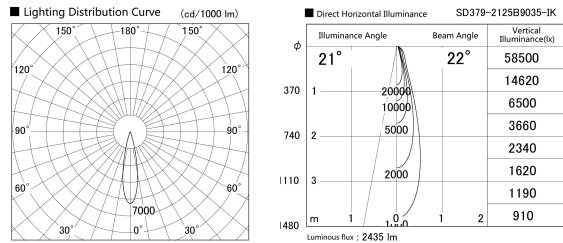

Item no. SD379-2125B9035-IK

Series Name: AMMA Lens type Cylinder Tracklight (In Track) (SD379-IK)

Installation	Track mount
Type	Lens type tracklight : In track type
Fixture wattage	21W
Beam angle	22deg
Color Temp.	3500K
CRI	Ra>90
Luminous	2435 lm
Body	Die-castaluminumalloy
Body finish	Black
Trim finish	Black
Reflector finish	N/A
IP Rate	IP20
Light source	COB module
Input Voltage	AC220~240V
Dimming Type	Non-Dimmable
Certificate	CE,CCC
Cut Hole	N/A