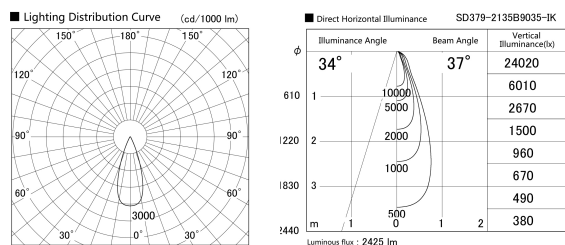

Item no. SD379-2135B9035-IK

Series Name: AMMA Lens type Cylinder Tracklight (In Track) (SD379-IK)

Installation	Track mount
Type	Lens type tracklight : In track type
Fixture wattage	21W
Beam angle	37deg
Color Temp.	3500K
CRI	Ra>90
Luminous	2423 lm
Body	Die-castaluminumalloy
Body finish	Black
Trim finish	Black
Reflector finish	N/A
IP Rate	IP20
Light source	COB module
Input Voltage	AC220~240V
Dimming Type	Non-Dimmable
Certificate	CE,CCC
Cut Hole	N/A