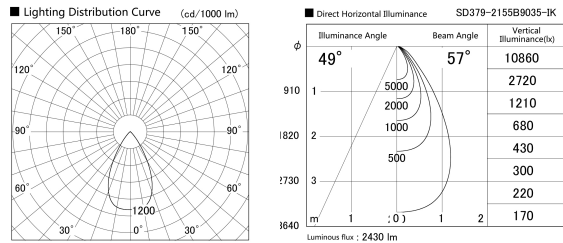

Item no. SD379-2155B9035-IK

Series Name: AMMA Lens type Cylinder Tracklight (In Track) (SD379-IK)

Installation	Track mount
Type	Lens type tracklight : In track type
Fixture wattage	21W
Beam angle	57deg
Color Temp.	3500K
CRI	Ra>90
Luminous	2432 lm
Body	Die-castaluminumalloy
Body finish	Black
Trim finish	Black
Reflector finish	N/A
IP Rate	IP20
Light source	COB module
Input Voltage	AC220~240V
Dimming Type	Non-Dimmable
Certificate	CE,CCC
Cut Hole	N/A