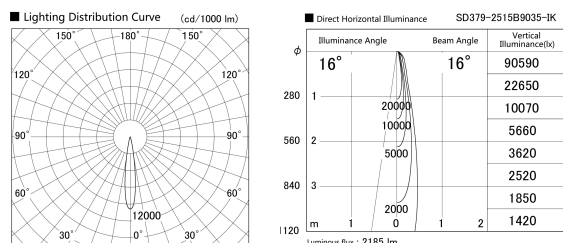

Item no. SD379-2515B9035-IK

Series Name: AMMA Lens type Cylinder Tracklight (In Track) (SD379-IK)

Installation	Track mount
Type	Lens type tracklight : In track type
Fixture wattage	24W
Beam angle	16deg
Color Temp.	3500K
CRI	Ra>90
Luminous	2186 lm
Body	Die-castaluminumalloy
Body finish	Black
Trim finish	Black
Reflector finish	N/A
IP Rate	IP20
Light source	COB module
Input Voltage	AC220~240V
Dimming Type	Non-Dimmable
Certificate	CE,CCC
Cut Hole	N/A