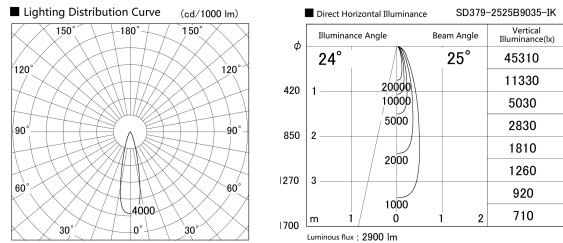

Item no. SD379-2525B9035-IK

Series Name: AMMA Lens type Cylinder Tracklight (In Track) (SD379-IK)

Installation	Track mount
Type	Lens type tracklight : In track type
Fixture wattage	24W
Beam angle	25deg
Color Temp.	3500K
CRI	Ra>90
Luminous	2902 lm
Body	Die-castaluminumalloy
Body finish	Black
Trim finish	Black
Reflector finish	N/A
IP Rate	IP20
Light source	COB module
Input Voltage	AC220~240V
Dimming Type	Non-Dimmable
Certificate	CE,CCC
Cut Hole	N/A