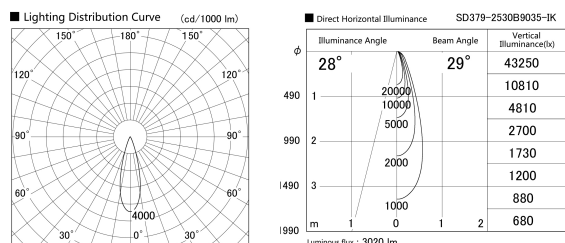

Item no. SD379-2530B9035-IK

Series Name: AMMA Lens type Cylinder Tracklight (In Track) (SD379-IK)

Installation	Track mount
Type	Lens type tracklight : In track type
Fixture wattage	24W
Beam angle	29deg
Color Temp.	3500K
CRI	Ra>90
Luminous	3021 lm
Body	Die-castaluminumalloy
Body finish	Black
Trim finish	Black
Reflector finish	N/A
IP Rate	IP20
Light source	COB module
Input Voltage	AC220~240V
Dimming Type	Non-Dimmable
Certificate	CE,CCC
Cut Hole	N/A