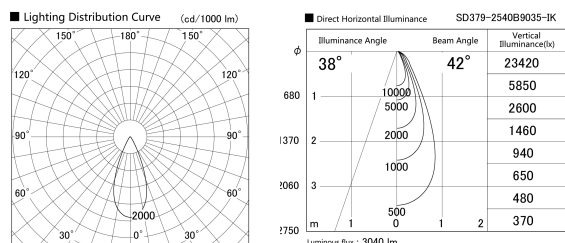

Item no. SD379-2540B9035-IK

Series Name: AMMA Lens type Cylinder Tracklight (In Track) (SD379-IK)

Installation	Track mount
Type	Lens type tracklight : In track type
Fixture wattage	24W
Beam angle	42deg
Color Temp.	3500K
CRI	Ra>90
Luminous	3039 lm
Body	Die-castaluminumalloy
Body finish	Black
Trim finish	Black
Reflector finish	N/A
IP Rate	IP20
Light source	COB module
Input Voltage	AC220~240V
Dimming Type	Non-Dimmable
Certificate	CE,CCC
Cut Hole	N/A