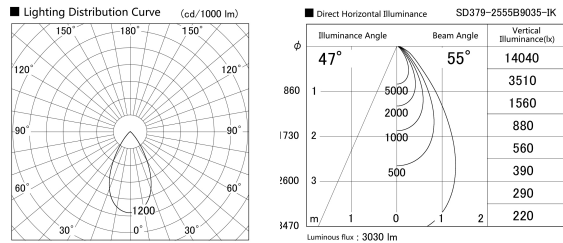

Item no. SD379-2555B9035-IK

Series Name: AMMA Lens type Cylinder Tracklight (In Track) (SD379-IK)

Installation	Track mount
Type	Lens type tracklight : In track type
Fixture wattage	24W
Beam angle	55deg
Color Temp.	3500K
CRI	Ra>90
Luminous	3030 lm
Body	Die-castaluminumalloy
Body finish	Black
Trim finish	Black
Reflector finish	N/A
IP Rate	IP20
Light source	COB module
Input Voltage	AC220~240V
Dimming Type	Non-Dimmable
Certificate	CE,CCC
Cut Hole	N/A