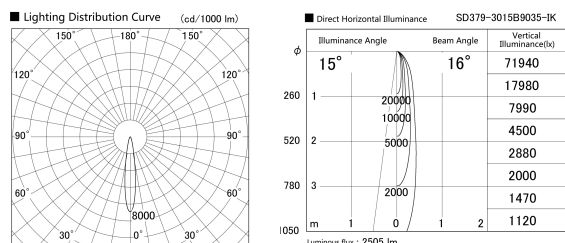

Item no. SD379-3015B9035-IK

Series Name: AMMA Lens type Cylinder Tracklight (In Track) (SD379-IK)

Installation	Track mount
Type	Lens type tracklight : In track type
Fixture wattage	28W
Beam angle	16deg
Color Temp.	3500K
CRI	Ra>90
Luminous	2505 lm
Body	Die-castaluminumalloy
Body finish	Black
Trim finish	Black
Reflector finish	N/A
IP Rate	IP20
Light source	COB module
Input Voltage	AC220~240V
Dimming Type	Non-Dimmable
Certificate	CE,CCC
Cut Hole	N/A