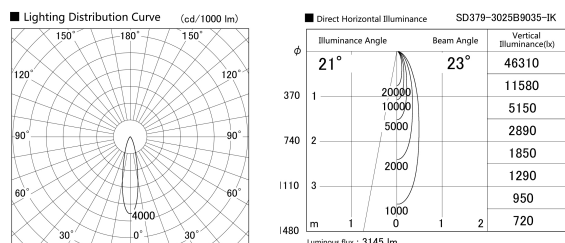

Item no. SD379-3025B9035-IK

Series Name: AMMA Lens type Cylinder Tracklight (In Track) (SD379-IK)

Installation	Track mount
Type	Lens type tracklight : In track type
Fixture wattage	28W
Beam angle	23deg
Color Temp.	3500K
CRI	Ra>90
Luminous	3146 lm
Body	Die-castaluminumalloy
Body finish	Black
Trim finish	Black
Reflector finish	N/A
IP Rate	IP20
Light source	COB module
Input Voltage	AC220~240V
Dimming Type	Non-Dimmable
Certificate	CE,CCC
Cut Hole	N/A