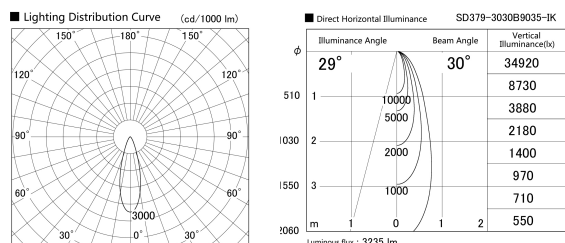

Item no. SD379-3030B9035-IK

Series Name: AMMA Lens type Cylinder Tracklight (In Track) (SD379-IK)

Installation	Track mount
Type	Lens type tracklight : In track type
Fixture wattage	28W
Beam angle	30deg
Color Temp.	3500K
CRI	Ra>90
Luminous	3237 lm
Body	Die-castaluminumalloy
Body finish	Black
Trim finish	Black
Reflector finish	N/A
IP Rate	IP20
Light source	COB module
Input Voltage	AC220~240V
Dimming Type	Non-Dimmable
Certificate	CE,CCC
Cut Hole	N/A