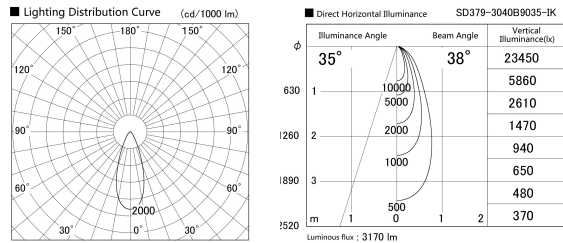

Item no. SD379-3040B9035-IK

Series Name: AMMA Lens type Cylinder Tracklight (In Track) (SD379-IK)

Installation	Track mount
Type	Lens type tracklight : In track type
Fixture wattage	28W
Beam angle	38deg
Color Temp.	3500K
CRI	Ra>90
Luminous	3170 lm
Body	Die-castaluminumalloy
Body finish	Black
Trim finish	Black
Reflector finish	N/A
IP Rate	IP20
Light source	COB module
Input Voltage	AC220~240V
Dimming Type	Non-Dimmable
Certificate	CE,CCC
Cut Hole	N/A