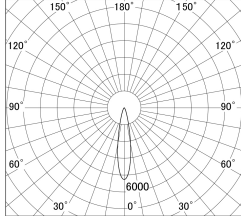

■ Lighting Distribution Curve (cd/1000 lm)

Installation	Track mount
Type	Lens type tracklight : In track type
Fixture wattage	10.5W
Beam angle	20deg
Color Temp.	4000K
CRI	Ra>90
Luminous	892 lm
Body	Die-castaluminumalloy
Body finish	Black
Trim finish	Black
Reflector finish	N/A
IP Rate	IP20
Light source	COB module
Input Voltage	AC220~240V
Dimming Type	Non-Dimmable
Certificate	CE,CCC
Cut Hole	N/A