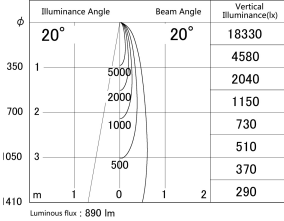

Installation	Track mount
Type	Lens type tracklight : In track type
Fixture wattage	10.5W
Beam angle	20deg
Color Temp.	4000K
CRI	Ra>90
Luminous	892 lm
Body	Die-castaluminumalloy
Body finish	Black
Trim finish	Black
Reflector finish	N/A
IP Rate	IP20
Light source	COB module
Input Voltage	AC220~240V
Dimming Type	Non-Dimmable
Certificate	CE,CCC
Cut Hole	N/A