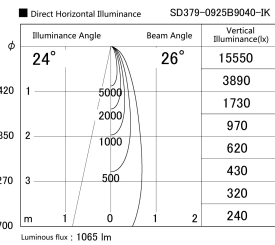

Item no. SD379-0925B9040-IK

Series Name: AMMA Lens type Cylinder Tracklight (In Track) (SD379-IK)

Installation	Track mount
Type	Lens type tracklight : In track type
Fixture wattage	10.5W
Beam angle	26deg
Color Temp.	4000K
CRI	Ra>90
Luminous	1063 lm
Body	Die-castaluminumalloy
Body finish	Black
Trim finish	Black
Reflector finish	N/A
IP Rate	IP20
Light source	COB module
Input Voltage	AC220~240V
Dimming Type	Non-Dimmable
Certificate	CE,CCC
Cut Hole	N/A