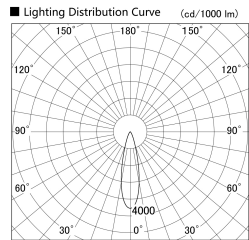

Item no. SD379-0925B9040-IK

Series Name: AMMA Lens type Cylinder Tracklight (In Track) (SD379-IK)

Installation	Track mount
Type	Lens type tracklight : In track type
Fixture wattage	10.5W
Beam angle	26deg
Color Temp.	4000K
CRI	Ra>90
Luminous	1063 lm
Body	Die-castaluminumalloy
Body finish	Black
Trim finish	Black
Reflector finish	N/A
IP Rate	IP20
Light source	COB module
Input Voltage	AC220~240V
Dimming Type	Non-Dimmable
Certificate	CE,CCC
Cut Hole	N/A