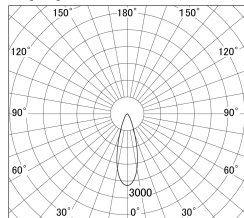

■ Lighting Distribution Curve (cd/1000 lm)

Installation	Track mount
Type	Lens type tracklight : In track type
Fixture wattage	10.5W
Beam angle	31deg
Color Temp.	4000K
CRI	Ra>90
Luminous	1006 lm
Body	Die-castaluminumalloy
Body finish	Black
Trim finish	Black
Reflector finish	N/A
IP Rate	IP20
Light source	COB module
Input Voltage	AC220~240V
Dimming Type	Non-Dimmable
Certificate	CE,CCC
Cut Hole	N/A