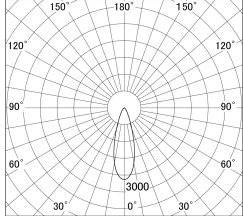

■ Lighting Distribution Curve (cd/1000 lm)

Installation	Track mount
Type	Lens type tracklight : In track type
Fixture wattage	10.5W
Beam angle	31deg
Color Temp.	4000K
CRI	Ra>90
Luminous	1006 lm
Body	Die-cast aluminum alloy
Body finish	Black
Trim finish	Black
Reflector finish	N/A
IP Rate	IP20
Light source	COB module
Input Voltage	AC220~240V
Dimming Type	Non-Dimmable
Certificate	CE,CCC
Cut Hole	N/A