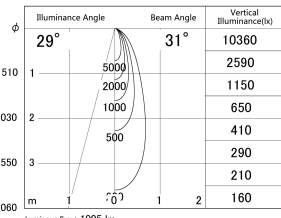

Installation	Track mount
Type	Lens type tracklight : In track type
Fixture wattage	10.5W
Beam angle	31deg
Color Temp.	4000K
CRI	Ra>90
Luminous	1006 lm
Body	Die-castaluminumalloy
Body finish	Black
Trim finish	Black
Reflector finish	N/A
IP Rate	IP20
Light source	COB module
Input Voltage	AC220~240V
Dimming Type	Non-Dimmable
Certificate	CE,CCC
Cut Hole	N/A