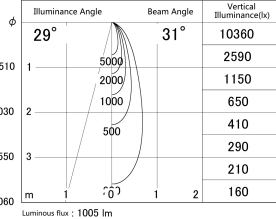

Installation	Track mount
Type	Lens type tracklight : In track type
Fixture wattage	10.5W
Beam angle	31deg
Color Temp.	4000K
CRI	Ra>90
Luminous	1006 lm
Body	Die-cast aluminum alloy
Body finish	Black
Trim finish	Black
Reflector finish	N/A
IP Rate	IP20
Light source	COB module
Input Voltage	AC220~240V
Dimming Type	Non-Dimmable
Certificate	CE,CCC
Cut Hole	N/A