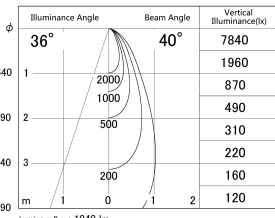

Installation	Track mount
Type	Lens type tracklight : In track type
Fixture wattage	10.5W
Beam angle	40deg
Color Temp.	4000K
CRI	Ra>90
Luminous	1038 lm
Body	Die-castaluminumalloy
Body finish	Black
Trim finish	Black
Reflector finish	N/A
IP Rate	IP20
Light source	COB module
Input Voltage	AC220~240V
Dimming Type	Non-Dimmable
Certificate	CE,CCC
Cut Hole	N/A