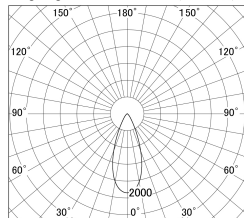

■ Lighting Distribution Curve (cd/1000 lm)

Installation	Track mount
Type	Lens type tracklight : In track type
Fixture wattage	10.5W
Beam angle	40deg
Color Temp.	4000K
CRI	Ra>90
Luminous	1038 lm
Body	Die-castaluminumalloy
Body finish	Black
Trim finish	Black
Reflector finish	N/A
IP Rate	IP20
Light source	COB module
Input Voltage	AC220~240V
Dimming Type	Non-Dimmable
Certificate	CE,CCC
Cut Hole	N/A