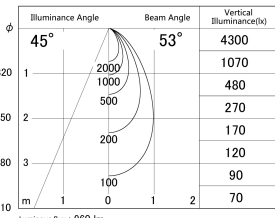

Item no. SD379-0955B9040-IK

Series Name: AMMA Lens type Cylinder Tracklight (In Track) (SD379-IK)

■ Lighting Distribution Curve (cd/1000 lm)

Installation	Track mount
Type	Lens type tracklight : In track type
Fixture wattage	10.5W
Beam angle	53deg
Color Temp.	4000K
CRI	Ra>90
Luminous	962 lm
Body	Die-castaluminumalloy
Body finish	Black
Trim finish	Black
Reflector finish	N/A
IP Rate	IP20
Light source	COB module
Input Voltage	AC220~240V
Dimming Type	Non-Dimmable
Certificate	CE,CCC
Cut Hole	N/A