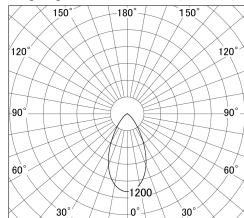

■ Lighting Distribution Curve (cd/1000 lm)