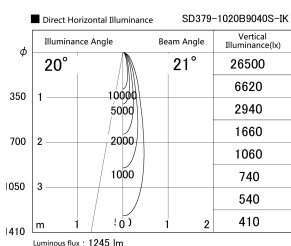

Item no. SD379-1020B9040S-IK

Series Name: AMMA Lens type Cylinder Tracklight (In Track) (SD379-IK)

Installation	Track mount
Type	Lens type tracklight : In track type
Fixture wattage	10.5W
Beam angle	21deg
Color Temp.	4000K
CRI	Ra>90
Luminous	1247 lm
Body	Die-castaluminumalloy
Body finish	Black
Trim finish	Black
Reflector finish	N/A
IP Rate	IP20
Light source	COB module
Input Voltage	AC220~240V
Dimming Type	Non-Dimmable
Certificate	CE,CCC
Cut Hole	N/A