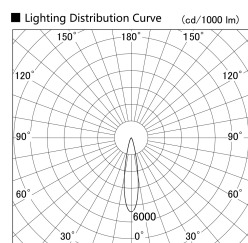

Item no. SD379-1020B9040S-IK

Series Name: AMMA Lens type Cylinder Tracklight (In Track) (SD379-IK)

Installation	Track mount
Type	Lens type tracklight : In track type
Fixture wattage	10.5W
Beam angle	21deg
Color Temp.	4000K
CRI	Ra>90
Luminous	1247 lm
Body	Die-castaluminumalloy
Body finish	Black
Trim finish	Black
Reflector finish	N/A
IP Rate	IP20
Light source	COB module
Input Voltage	AC220~240V
Dimming Type	Non-Dimmable
Certificate	CE,CCC
Cut Hole	N/A