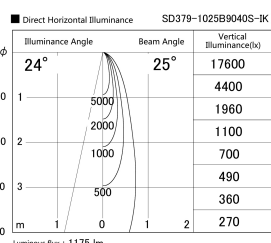

Item no. SD379-1025B9040S-IK

Series Name: AMMA Lens type Cylinder Tracklight (In Track) (SD379-IK)

Installation	Track mount
Type	Lens type tracklight : In track type
Fixture wattage	10.5W
Beam angle	25deg
Color Temp.	4000K
CRI	Ra>90
Luminous	1175 lm
Body	Die-castaluminumalloy
Body finish	Black
Trim finish	Black
Reflector finish	N/A
IP Rate	IP20
Light source	COB module
Input Voltage	AC220~240V
Dimming Type	Non-Dimmable
Certificate	CE,CCC
Cut Hole	N/A