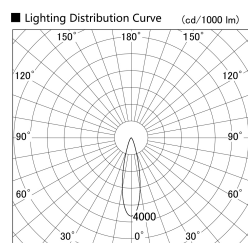

Item no. SD379-1025B9040S-IK

Series Name: AMMA Lens type Cylinder Tracklight (In Track) (SD379-IK)

Installation	Track mount
Type	Lens type tracklight : In track type
Fixture wattage	10.5W
Beam angle	25deg
Color Temp.	4000K
CRI	Ra>90
Luminous	1175 lm
Body	Die-castaluminumalloy
Body finish	Black
Trim finish	Black
Reflector finish	N/A
IP Rate	IP20
Light source	COB module
Input Voltage	AC220~240V
Dimming Type	Non-Dimmable
Certificate	CE,CCC
Cut Hole	N/A