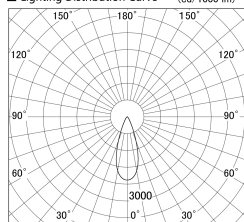

■ Lighting Distribution Curve (cd/1000 lm)

Installation	Track mount
Type	Lens type tracklight : In track type
Fixture wattage	10.5W
Beam angle	36deg
Color Temp.	4000K
CRI	Ra>90
Luminous	1214 lm
Body	Die-castaluminumalloy
Body finish	Black
Trim finish	Black
Reflector finish	N/A
IP Rate	IP20
Light source	COB module
Input Voltage	AC220~240V
Dimming Type	Non-Dimmable
Certificate	CE,CCC
Cut Hole	N/A