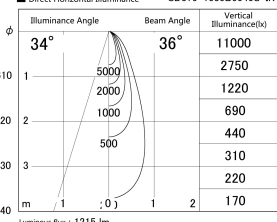

Installation	Track mount
Type	Lens type tracklight : In track type
Fixture wattage	10.5W
Beam angle	36deg
Color Temp.	4000K
CRI	Ra>90
Luminous	1214 lm
Body	Die-castaluminumalloy
Body finish	Black
Trim finish	Black
Reflector finish	N/A
IP Rate	IP20
Light source	COB module
Input Voltage	AC220~240V
Dimming Type	Non-Dimmable
Certificate	CE,CCC
Cut Hole	N/A