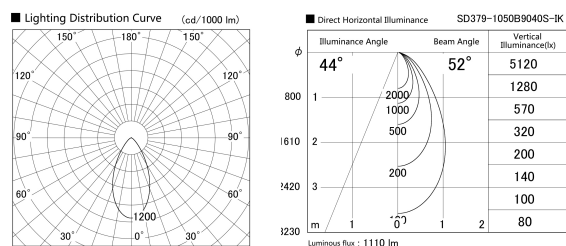

Item no. SD379-1050B9040S-IK

Series Name: AMMA Lens type Cylinder Tracklight (In Track) (SD379-IK)

Installation	Track mount
Type	Lens type tracklight : In track type
Fixture wattage	10.5W
Beam angle	52deg
Color Temp.	4000K
CRI	Ra>90
Luminous	1112 lm
Body	Die-castaluminumalloy
Body finish	Black
Trim finish	Black
Reflector finish	N/A
IP Rate	IP20
Light source	COB module
Input Voltage	AC220~240V
Dimming Type	Non-Dimmable
Certificate	CE,CCC
Cut Hole	N/A