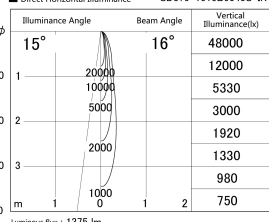

Installation	Track mount
Type	Lens type tracklight : In track type
Fixture wattage	14W
Beam angle	16deg
Color Temp.	4000K
CRI	Ra>90
Luminous	1374 lm
Body	Die-castaluminumalloy
Body finish	Black
Trim finish	Black
Reflector finish	N/A
IP Rate	IP20
Light source	COB module
Input Voltage	AC220~240V
Dimming Type	Non-Dimmable
Certificate	CE,CCC
Cut Hole	N/A