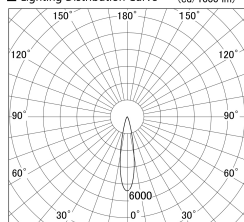

■ Lighting Distribution Curve (cd/1000 lm)

Installation	Track mount
Type	Lens type tracklight : In track type
Fixture wattage	14W
Beam angle	21deg
Color Temp.	4000K
CRI	Ra>90
Luminous	1721 lm
Body	Die-castaluminumalloy
Body finish	Black
Trim finish	Black
Reflector finish	N/A
IP Rate	IP20
Light source	COB module
Input Voltage	AC220~240V
Dimming Type	Non-Dimmable
Certificate	CE,CCC
Cut Hole	N/A