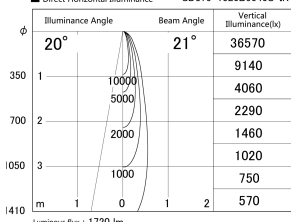

Installation	Track mount
Type	Lens type tracklight : In track type
Fixture wattage	14W
Beam angle	21deg
Color Temp.	4000K
CRI	Ra>90
Luminous	1721 lm
Body	Die-castaluminumalloy
Body finish	Black
Trim finish	Black
Reflector finish	N/A
IP Rate	IP20
Light source	COB module
Input Voltage	AC220~240V
Dimming Type	Non-Dimmable
Certificate	CE,CCC
Cut Hole	N/A