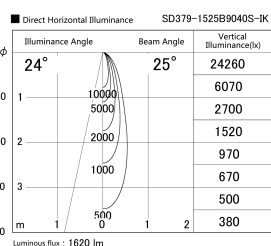

Item no. SD379-1525B9040S-IK

Series Name: AMMA Lens type Cylinder Tracklight (In Track) (SD379-IK)

Installation	Track mount
Type	Lens type tracklight : In track type
Fixture wattage	14W
Beam angle	25deg
Color Temp.	4000K
CRI	Ra>90
Luminous	1620 lm
Body	Die-castaluminumalloy
Body finish	Black
Trim finish	Black
Reflector finish	N/A
IP Rate	IP20
Light source	COB module
Input Voltage	AC220~240V
Dimming Type	Non-Dimmable
Certificate	CE,CCC
Cut Hole	N/A