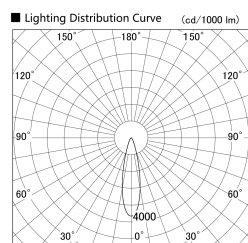

Item no. SD379-1525B9040S-IK

Series Name: AMMA Lens type Cylinder Tracklight (In Track) (SD379-IK)

Installation	Track mount
Type	Lens type tracklight : In track type
Fixture wattage	14W
Beam angle	25deg
Color Temp.	4000K
CRI	Ra>90
Luminous	1620 lm
Body	Die-castaluminumalloy
Body finish	Black
Trim finish	Black
Reflector finish	N/A
IP Rate	IP20
Light source	COB module
Input Voltage	AC220~240V
Dimming Type	Non-Dimmable
Certificate	CE,CCC
Cut Hole	N/A