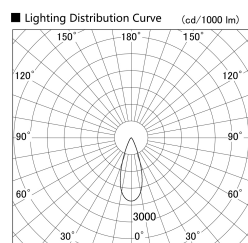

Item no. SD379-1535B9040S-IK

Series Name: AMMA Lens type Cylinder Tracklight (In Track) (SD379-IK)

Installation	Track mount
Type	Lens type tracklight : In track type
Fixture wattage	14W
Beam angle	36deg
Color Temp.	4000K
CRI	Ra>90
Luminous	1675 lm
Body	Die-castaluminumalloy
Body finish	Black
Trim finish	Black
Reflector finish	N/A
IP Rate	IP20
Light source	COB module
Input Voltage	AC220~240V
Dimming Type	Non-Dimmable
Certificate	CE,CCC
Cut Hole	N/A