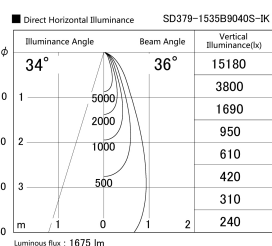

Item no. SD379-1535B9040S-IK

Series Name: AMMA Lens type Cylinder Tracklight (In Track) (SD379-IK)

Installation	Track mount
Type	Lens type tracklight : In track type
Fixture wattage	14W
Beam angle	36deg
Color Temp.	4000K
CRI	Ra>90
Luminous	1675 lm
Body	Die-castaluminumalloy
Body finish	Black
Trim finish	Black
Reflector finish	N/A
IP Rate	IP20
Light source	COB module
Input Voltage	AC220~240V
Dimming Type	Non-Dimmable
Certificate	CE,CCC
Cut Hole	N/A