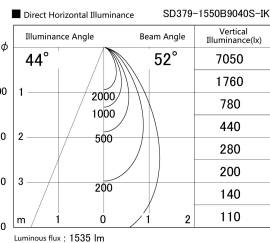

Item no. SD379-1550B9040S-IK

Series Name: AMMA Lens type Cylinder Tracklight (In Track) (SD379-IK)

Installation	Track mount
Type	Lens type tracklight : In track type
Fixture wattage	14W
Beam angle	52deg
Color Temp.	4000K
CRI	Ra>90
Luminous	1533 lm
Body	Die-castaluminumalloy
Body finish	Black
Trim finish	Black
Reflector finish	N/A
IP Rate	IP20
Light source	COB module
Input Voltage	AC220~240V
Dimming Type	Non-Dimmable
Certificate	CE,CCC
Cut Hole	N/A