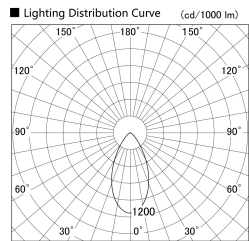

Item no. SD379-1550B9040S-IK

Series Name: AMMA Lens type Cylinder Tracklight (In Track) (SD379-IK)

Installation	Track mount
Type	Lens type tracklight : In track type
Fixture wattage	14W
Beam angle	52deg
Color Temp.	4000K
CRI	Ra>90
Luminous	1533 lm
Body	Die-castaluminumalloy
Body finish	Black
Trim finish	Black
Reflector finish	N/A
IP Rate	IP20
Light source	COB module
Input Voltage	AC220~240V
Dimming Type	Non-Dimmable
Certificate	CE,CCC
Cut Hole	N/A