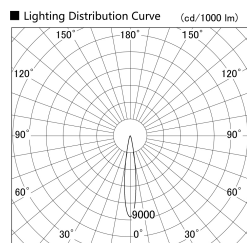

Item no. SD379-1015B9040-IK

Series Name: AMMA Lens type Cylinder Tracklight (In Track) (SD379-IK)

Installation	Track mount
Type	Lens type tracklight : In track type
Fixture wattage	10.5W
Beam angle	16deg
Color Temp.	4000K
CRI	Ra>90
Luminous	1020 lm
Body	Die-castaluminumalloy
Body finish	Black
Trim finish	Black
Reflector finish	N/A
IP Rate	IP20
Light source	COB module
Input Voltage	AC220~240V
Dimming Type	Non-Dimmable
Certificate	CE,CCC
Cut Hole	N/A