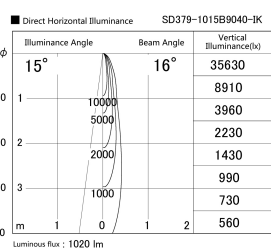

Item no. SD379-1015B9040-IK

Series Name: AMMA Lens type Cylinder Tracklight (In Track) (SD379-IK)

Installation	Track mount
Type	Lens type tracklight : In track type
Fixture wattage	10.5W
Beam angle	16deg
Color Temp.	4000K
CRI	Ra>90
Luminous	1020 lm
Body	Die-castaluminumalloy
Body finish	Black
Trim finish	Black
Reflector finish	N/A
IP Rate	IP20
Light source	COB module
Input Voltage	AC220~240V
Dimming Type	Non-Dimmable
Certificate	CE,CCC
Cut Hole	N/A