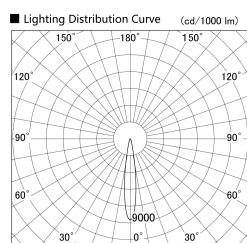

Item no. SD379-1015B9040-IK

Series Name: AMMA Lens type Cylinder Tracklight (In Track) (SD379-IK)

Installation	Track mount
Type	Lens type tracklight : In track type
Fixture wattage	10.5W
Beam angle	16deg
Color Temp.	4000K
CRI	Ra>90
Luminous	1020 lm
Body	Die-castaluminumalloy
Body finish	Black
Trim finish	Black
Reflector finish	N/A
IP Rate	IP20
Light source	COB module
Input Voltage	AC220~240V
Dimming Type	Non-Dimmable
Certificate	CE,CCC
Cut Hole	N/A