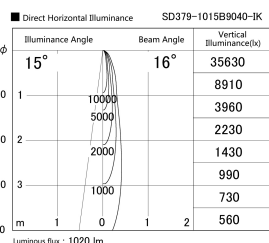

Item no. SD379-1015B9040-IK

Series Name: AMMA Lens type Cylinder Tracklight (In Track) (SD379-IK)

Installation	Track mount
Type	Lens type tracklight : In track type
Fixture wattage	10.5W
Beam angle	16deg
Color Temp.	4000K
CRI	Ra>90
Luminous	1020 lm
Body	Die-castaluminumalloy
Body finish	Black
Trim finish	Black
Reflector finish	N/A
IP Rate	IP20
Light source	COB module
Input Voltage	AC220~240V
Dimming Type	Non-Dimmable
Certificate	CE,CCC
Cut Hole	N/A