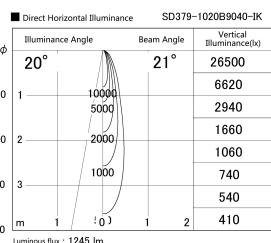

Item no. SD379-1020B9040-IK

Series Name: AMMA Lens type Cylinder Tracklight (In Track) (SD379-IK)

Installation	Track mount
Type	Lens type tracklight : In track type
Fixture wattage	10.5W
Beam angle	21deg
Color Temp.	4000K
CRI	Ra>90
Luminous	1247 lm
Body	Die-castaluminumalloy
Body finish	Black
Trim finish	Black
Reflector finish	N/A
IP Rate	IP20
Light source	COB module
Input Voltage	AC220~240V
Dimming Type	Non-Dimmable
Certificate	CE,CCC
Cut Hole	N/A