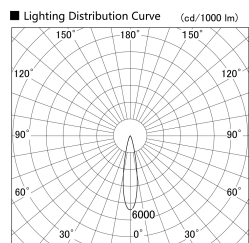

Item no. SD379-1020B9040-IK

Series Name: AMMA Lens type Cylinder Tracklight (In Track) (SD379-IK)

Installation	Track mount
Type	Lens type tracklight : In track type
Fixture wattage	10.5W
Beam angle	21deg
Color Temp.	4000K
CRI	Ra>90
Luminous	1247 lm
Body	Die-castaluminumalloy
Body finish	Black
Trim finish	Black
Reflector finish	N/A
IP Rate	IP20
Light source	COB module
Input Voltage	AC220~240V
Dimming Type	Non-Dimmable
Certificate	CE,CCC
Cut Hole	N/A