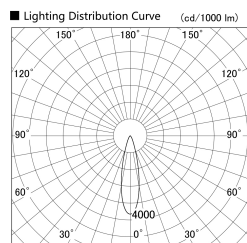

Item no. SD379-1025B9040-IK

Series Name: AMMA Lens type Cylinder Tracklight (In Track) (SD379-IK)

Installation	Track mount
Type	Lens type tracklight : In track type
Fixture wattage	10.5W
Beam angle	25deg
Color Temp.	4000K
CRI	Ra>90
Luminous	1175 lm
Body	Die-castaluminumalloy
Body finish	Black
Trim finish	Black
Reflector finish	N/A
IP Rate	IP20
Light source	COB module
Input Voltage	AC220~240V
Dimming Type	Non-Dimmable
Certificate	CE,CCC
Cut Hole	N/A