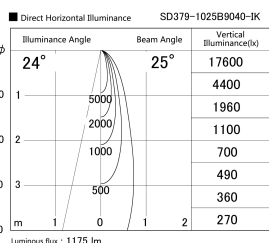

Item no. SD379-1025B9040-IK

Series Name: AMMA Lens type Cylinder Tracklight (In Track) (SD379-IK)

Installation	Track mount
Type	Lens type tracklight : In track type
Fixture wattage	10.5W
Beam angle	25deg
Color Temp.	4000K
CRI	Ra>90
Luminous	1175 lm
Body	Die-castaluminumalloy
Body finish	Black
Trim finish	Black
Reflector finish	N/A
IP Rate	IP20
Light source	COB module
Input Voltage	AC220~240V
Dimming Type	Non-Dimmable
Certificate	CE,CCC
Cut Hole	N/A