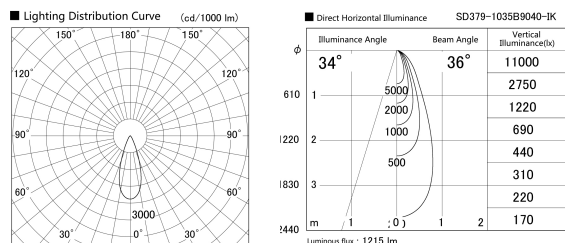

Item no. SD379-1035B9040-IK

Series Name: AMMA Lens type Cylinder Tracklight (In Track) (SD379-IK)

Installation	Track mount
Type	Lens type tracklight : In track type
Fixture wattage	10.5W
Beam angle	36deg
Color Temp.	4000K
CRI	Ra>90
Luminous	1214 lm
Body	Die-castaluminumalloy
Body finish	Black
Trim finish	Black
Reflector finish	N/A
IP Rate	IP20
Light source	COB module
Input Voltage	AC220~240V
Dimming Type	Non-Dimmable
Certificate	CE,CCC
Cut Hole	N/A