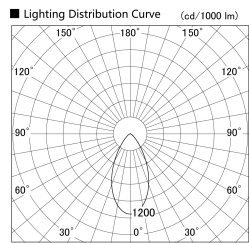

Item no. SD379-1050B9040-IK

Series Name: AMMA Lens type Cylinder Tracklight (In Track) (SD379-IK)

Installation	Track mount
Type	Lens type tracklight : In track type
Fixture wattage	10.5W
Beam angle	52deg
Color Temp.	4000K
CRI	Ra>90
Luminous	1112 lm
Body	Die-castaluminumalloy
Body finish	Black
Trim finish	Black
Reflector finish	N/A
IP Rate	IP20
Light source	COB module
Input Voltage	AC220~240V
Dimming Type	Non-Dimmable
Certificate	CE,CCC
Cut Hole	N/A