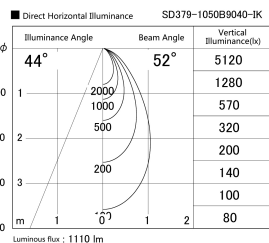

Item no. SD379-1050B9040-IK

Series Name: AMMA Lens type Cylinder Tracklight (In Track) (SD379-IK)

Installation	Track mount
Type	Lens type tracklight : In track type
Fixture wattage	10.5W
Beam angle	52deg
Color Temp.	4000K
CRI	Ra>90
Luminous	1112 lm
Body	Die-castaluminumalloy
Body finish	Black
Trim finish	Black
Reflector finish	N/A
IP Rate	IP20
Light source	COB module
Input Voltage	AC220~240V
Dimming Type	Non-Dimmable
Certificate	CE,CCC
Cut Hole	N/A