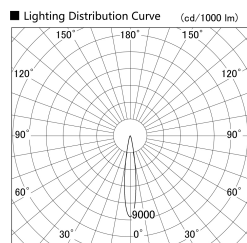

Item no. SD379-1515B9040-IK

Series Name: AMMA Lens type Cylinder Tracklight (In Track) (SD379-IK)

Installation	Track mount
Type	Lens type tracklight : In track type
Fixture wattage	14W
Beam angle	16deg
Color Temp.	4000K
CRI	Ra>90
Luminous	1374 lm
Body	Die-castaluminumalloy
Body finish	Black
Trim finish	Black
Reflector finish	N/A
IP Rate	IP20
Light source	COB module
Input Voltage	AC220~240V
Dimming Type	Non-Dimmable
Certificate	CE,CCC
Cut Hole	N/A