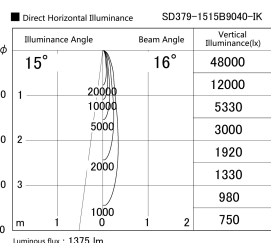

Item no. SD379-1515B9040-IK

Series Name: AMMA Lens type Cylinder Tracklight (In Track) (SD379-IK)

Installation	Track mount
Type	Lens type tracklight : In track type
Fixture wattage	14W
Beam angle	16deg
Color Temp.	4000K
CRI	Ra>90
Luminous	1374 lm
Body	Die-castaluminumalloy
Body finish	Black
Trim finish	Black
Reflector finish	N/A
IP Rate	IP20
Light source	COB module
Input Voltage	AC220~240V
Dimming Type	Non-Dimmable
Certificate	CE,CCC
Cut Hole	N/A