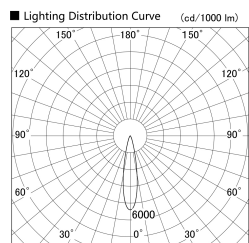

Item no. SD379-1520B9040-IK

Series Name: AMMA Lens type Cylinder Tracklight (In Track) (SD379-IK)

Installation	Track mount
Type	Lens type tracklight : In track type
Fixture wattage	14W
Beam angle	21deg
Color Temp.	4000K
CRI	Ra>90
Luminous	1721 lm
Body	Die-castaluminumalloy
Body finish	Black
Trim finish	Black
Reflector finish	N/A
IP Rate	IP20
Light source	COB module
Input Voltage	AC220~240V
Dimming Type	Non-Dimmable
Certificate	CE,CCC
Cut Hole	N/A