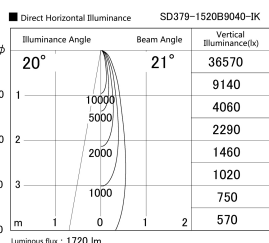

Item no. SD379-1520B9040-IK

Series Name: AMMA Lens type Cylinder Tracklight (In Track) (SD379-IK)

Installation	Track mount
Type	Lens type tracklight : In track type
Fixture wattage	14W
Beam angle	21deg
Color Temp.	4000K
CRI	Ra>90
Luminous	1721 lm
Body	Die-castaluminumalloy
Body finish	Black
Trim finish	Black
Reflector finish	N/A
IP Rate	IP20
Light source	COB module
Input Voltage	AC220~240V
Dimming Type	Non-Dimmable
Certificate	CE,CCC
Cut Hole	N/A