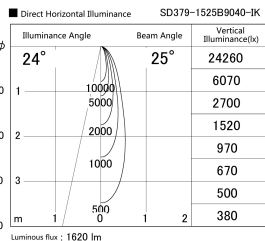

Item no. SD379-1525B9040-IK

Series Name: AMMA Lens type Cylinder Tracklight (In Track) (SD379-IK)

Installation	Track mount
Type	Lens type tracklight : In track type
Fixture wattage	14W
Beam angle	25deg
Color Temp.	4000K
CRI	Ra>90
Luminous	1620 lm
Body	Die-castaluminumalloy
Body finish	Black
Trim finish	Black
Reflector finish	N/A
IP Rate	IP20
Light source	COB module
Input Voltage	AC220~240V
Dimming Type	Non-Dimmable
Certificate	CE,CCC
Cut Hole	N/A