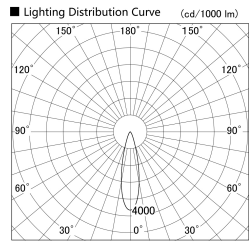

Item no. SD379-1525B9040-IK

Series Name: AMMA Lens type Cylinder Tracklight (In Track) (SD379-IK)

Installation	Track mount
Type	Lens type tracklight : In track type
Fixture wattage	14W
Beam angle	25deg
Color Temp.	4000K
CRI	Ra>90
Luminous	1620 lm
Body	Die-castaluminumalloy
Body finish	Black
Trim finish	Black
Reflector finish	N/A
IP Rate	IP20
Light source	COB module
Input Voltage	AC220~240V
Dimming Type	Non-Dimmable
Certificate	CE,CCC
Cut Hole	N/A