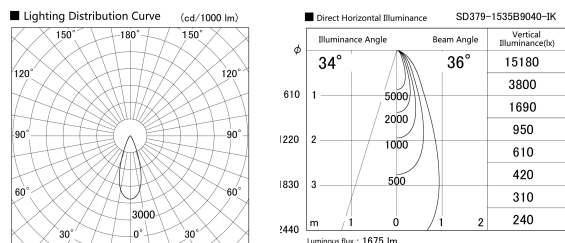

Item no. SD379-1535B9040-IK

Series Name: AMMA Lens type Cylinder Tracklight (In Track) (SD379-IK)

Installation	Track mount
Type	Lens type tracklight : In track type
Fixture wattage	14W
Beam angle	36deg
Color Temp.	4000K
CRI	Ra>90
Luminous	1675 lm
Body	Die-castaluminumalloy
Body finish	Black
Trim finish	Black
Reflector finish	N/A
IP Rate	IP20
Light source	COB module
Input Voltage	AC220~240V
Dimming Type	Non-Dimmable
Certificate	CE,CCC
Cut Hole	N/A