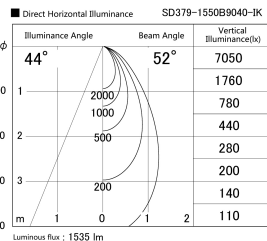

Item no. SD379-1550B9040-IK

Series Name: AMMA Lens type Cylinder Tracklight (In Track) (SD379-IK)

Installation	Track mount
Type	Lens type tracklight : In track type
Fixture wattage	14W
Beam angle	52deg
Color Temp.	4000K
CRI	Ra>90
Luminous	1533 lm
Body	Die-castaluminumalloy
Body finish	Black
Trim finish	Black
Reflector finish	N/A
IP Rate	IP20
Light source	COB module
Input Voltage	AC220~240V
Dimming Type	Non-Dimmable
Certificate	CE,CCC
Cut Hole	N/A