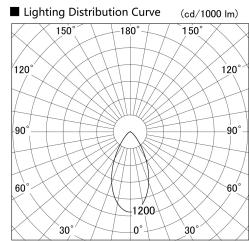

Item no. SD379-1550B9040-IK

Series Name: AMMA Lens type Cylinder Tracklight (In Track) (SD379-IK)

Installation	Track mount
Type	Lens type tracklight : In track type
Fixture wattage	14W
Beam angle	52deg
Color Temp.	4000K
CRI	Ra>90
Luminous	1533 lm
Body	Die-castaluminumalloy
Body finish	Black
Trim finish	Black
Reflector finish	N/A
IP Rate	IP20
Light source	COB module
Input Voltage	AC220~240V
Dimming Type	Non-Dimmable
Certificate	CE,CCC
Cut Hole	N/A