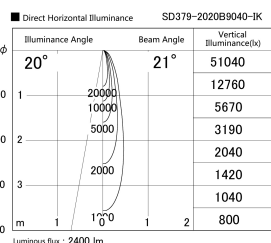

Item no. SD379-2020B9040-IK

Series Name: AMMA Lens type Cylinder Tracklight (In Track) (SD379-IK)

Installation	Track mount
Type	Lens type tracklight : In track type
Fixture wattage	21W
Beam angle	21deg
Color Temp.	4000K
CRI	Ra>90
Luminous	2402 lm
Body	Die-castaluminumalloy
Body finish	Black
Trim finish	Black
Reflector finish	N/A
IP Rate	IP20
Light source	COB module
Input Voltage	AC220~240V
Dimming Type	Non-Dimmable
Certificate	CE,CCC
Cut Hole	N/A