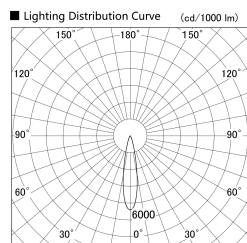

Item no. SD379-2020B9040-IK

Series Name: AMMA Lens type Cylinder Tracklight (In Track) (SD379-IK)

Installation	Track mount
Type	Lens type tracklight : In track type
Fixture wattage	21W
Beam angle	21deg
Color Temp.	4000K
CRI	Ra>90
Luminous	2402 lm
Body	Die-castaluminumalloy
Body finish	Black
Trim finish	Black
Reflector finish	N/A
IP Rate	IP20
Light source	COB module
Input Voltage	AC220~240V
Dimming Type	Non-Dimmable
Certificate	CE,CCC
Cut Hole	N/A