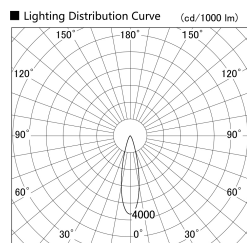

Item no. SD379-2025B9040-IK

Series Name: AMMA Lens type Cylinder Tracklight (In Track) (SD379-IK)

Installation	Track mount
Type	Lens type tracklight : In track type
Fixture wattage	21W
Beam angle	25deg
Color Temp.	4000K
CRI	Ra>90
Luminous	2261 lm
Body	Die-castaluminumalloy
Body finish	Black
Trim finish	Black
Reflector finish	N/A
IP Rate	IP20
Light source	COB module
Input Voltage	AC220~240V
Dimming Type	Non-Dimmable
Certificate	CE,CCC
Cut Hole	N/A