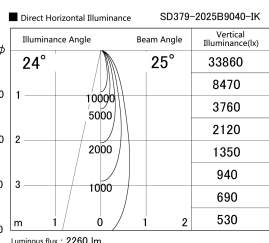

Item no. SD379-2025B9040-IK

Series Name: AMMA Lens type Cylinder Tracklight (In Track) (SD379-IK)

Installation	Track mount
Type	Lens type tracklight : In track type
Fixture wattage	21W
Beam angle	25deg
Color Temp.	4000K
CRI	Ra>90
Luminous	2261 lm
Body	Die-castaluminumalloy
Body finish	Black
Trim finish	Black
Reflector finish	N/A
IP Rate	IP20
Light source	COB module
Input Voltage	AC220~240V
Dimming Type	Non-Dimmable
Certificate	CE,CCC
Cut Hole	N/A