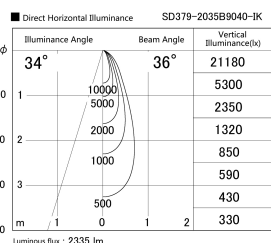

Item no. SD379-2035B9040-IK

Series Name: AMMA Lens type Cylinder Tracklight (In Track) (SD379-IK)

Installation	Track mount
Type	Lens type tracklight : In track type
Fixture wattage	21W
Beam angle	36deg
Color Temp.	4000K
CRI	Ra>90
Luminous	2337 lm
Body	Die-castaluminumalloy
Body finish	Black
Trim finish	Black
Reflector finish	N/A
IP Rate	IP20
Light source	COB module
Input Voltage	AC220~240V
Dimming Type	Non-Dimmable
Certificate	CE,CCC
Cut Hole	N/A