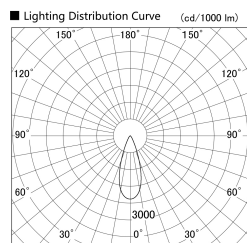

Item no. SD379-2035B9040-IK

Series Name: AMMA Lens type Cylinder Tracklight (In Track) (SD379-IK)

Installation	Track mount
Type	Lens type tracklight : In track type
Fixture wattage	21W
Beam angle	36deg
Color Temp.	4000K
CRI	Ra>90
Luminous	2337 lm
Body	Die-castaluminumalloy
Body finish	Black
Trim finish	Black
Reflector finish	N/A
IP Rate	IP20
Light source	COB module
Input Voltage	AC220~240V
Dimming Type	Non-Dimmable
Certificate	CE,CCC
Cut Hole	N/A