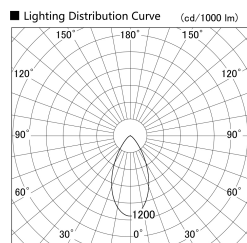

Item no. SD379-2050B9040-IK

Series Name: AMMA Lens type Cylinder Tracklight (In Track) (SD379-IK)

Installation	Track mount
Type	Lens type tracklight : In track type
Fixture wattage	21W
Beam angle	52deg
Color Temp.	4000K
CRI	Ra>90
Luminous	2140 lm
Body	Die-castaluminumalloy
Body finish	Black
Trim finish	Black
Reflector finish	N/A
IP Rate	IP20
Light source	COB module
Input Voltage	AC220~240V
Dimming Type	Non-Dimmable
Certificate	CE,CCC
Cut Hole	N/A