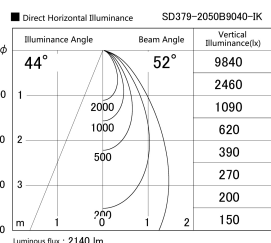

Item no. SD379-2050B9040-IK

Series Name: AMMA Lens type Cylinder Tracklight (In Track) (SD379-IK)

Installation	Track mount
Type	Lens type tracklight : In track type
Fixture wattage	21W
Beam angle	52deg
Color Temp.	4000K
CRI	Ra>90
Luminous	2140 lm
Body	Die-castaluminumalloy
Body finish	Black
Trim finish	Black
Reflector finish	N/A
IP Rate	IP20
Light source	COB module
Input Voltage	AC220~240V
Dimming Type	Non-Dimmable
Certificate	CE,CCC
Cut Hole	N/A