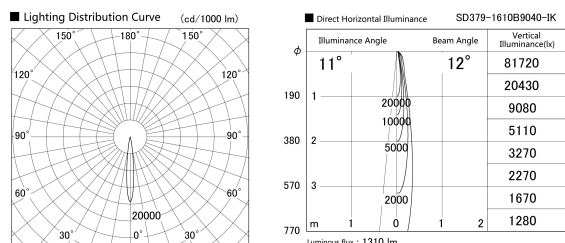

Item no. SD379-1610B9040-IK

Series Name: AMMA Lens type Cylinder Tracklight (In Track) (SD379-IK)

Installation	Track mount
Type	Lens type tracklight : In track type
Fixture wattage	14W
Beam angle	12deg
Color Temp.	4000K
CRI	Ra>90
Luminous	1310 lm
Body	Die-castaluminumalloy
Body finish	Black
Trim finish	Black
Reflector finish	N/A
IP Rate	IP20
Light source	COB module
Input Voltage	AC220~240V
Dimming Type	Non-Dimmable
Certificate	CE,CCC
Cut Hole	N/A