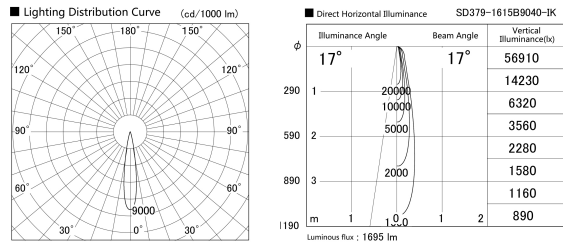

Item no. SD379-1615B9040-IK

Series Name: AMMA Lens type Cylinder Tracklight (In Track) (SD379-IK)

Installation	Track mount
Type	Lens type tracklight : In track type
Fixture wattage	14W
Beam angle	17deg
Color Temp.	4000K
CRI	Ra>90
Luminous	1697 lm
Body	Die-castaluminumalloy
Body finish	Black
Trim finish	Black
Reflector finish	N/A
IP Rate	IP20
Light source	COB module
Input Voltage	AC220~240V
Dimming Type	Non-Dimmable
Certificate	CE,CCC
Cut Hole	N/A