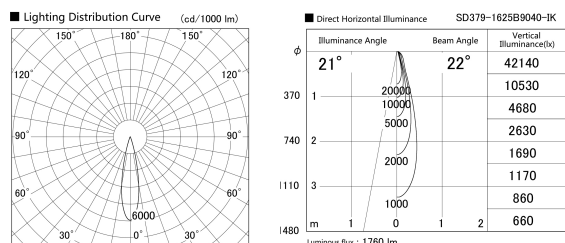

Item no. SD379-1625B9040-IK

Series Name: AMMA Lens type Cylinder Tracklight (In Track) (SD379-IK)

Installation	Track mount
Type	Lens type tracklight : In track type
Fixture wattage	14W
Beam angle	22deg
Color Temp.	4000K
CRI	Ra>90
Luminous	1762 lm
Body	Die-castaluminumalloy
Body finish	Black
Trim finish	Black
Reflector finish	N/A
IP Rate	IP20
Light source	COB module
Input Voltage	AC220~240V
Dimming Type	Non-Dimmable
Certificate	CE,CCC
Cut Hole	N/A