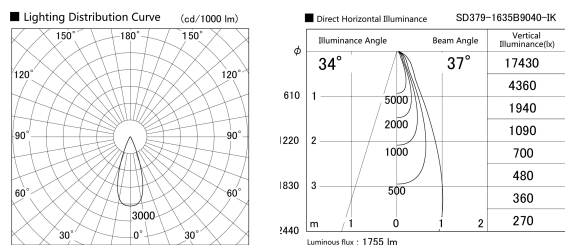

Item no. SD379-1635B9040-IK

Series Name: AMMA Lens type Cylinder Tracklight (In Track) (SD379-IK)

Installation	Track mount
Type	Lens type tracklight : In track type
Fixture wattage	14W
Beam angle	37deg
Color Temp.	4000K
CRI	Ra>90
Luminous	1753 lm
Body	Die-castaluminumalloy
Body finish	Black
Trim finish	Black
Reflector finish	N/A
IP Rate	IP20
Light source	COB module
Input Voltage	AC220~240V
Dimming Type	Non-Dimmable
Certificate	CE,CCC
Cut Hole	N/A